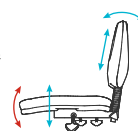

3 Lever •

Extra seat tilt adjustment.

K KNIGHT

knightgroup.co.nz