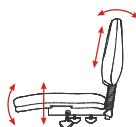

15
YEAR
WARRANTY
★★★★★

160
KG
RATING

10+
HOUR
COMFORT

HAND
BUILT IN
NEW
ZEALAND

Evo Luxe Highback

Evo Luxe Highback
Reverse View

Evo Highback

Seat H: 470-600mm
Seat W: 530mm
Seat D: 500mm
Back H: 500mm

3 Lever •

Seat height, back height, back angle & seat tilt adjustments.

K KNIGHT

knightgroup.co.nz

Evo Luxe

You'll feel the difference as soon as you sink into the comfort of any one of Knight's task chairs. The task range is the fruit of years of experience, and they are all hand built right here in New Zealand.