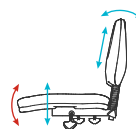

3 Lever

Extra seat tilt adjustment.

K KNIGHT

knightgroup.co.nz