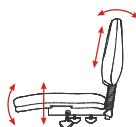

15
YEAR
WARRANTY
★★★★★

160
KG
RATING

10+
HOUR
COMFORT

HAND
BUILT IN
NEW
ZEALAND

Evo Luxe Highback

Evo Luxe Highback
Reverse View

Evo Highback

Seat H: 470-600mm
Seat W: 530mm
Seat D: 500mm
Back H: 500mm

3 Lever •

Seat height, back height, back angle & seat tilt adjustments.

K KNIGHT

knightgroup.co.nz