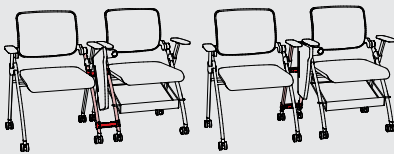

Hub

Ideal for large and small venues, the Hub chair is a versatile training and meeting room chair. Nest away when not in use to save space.

15
YEAR
WARRANTY
★★★★★

FEATURES

- Super strong reclining/lockable mechanism to give relaxation when you want or lock back upright for task work.
- Folding seat allows for nesting to save space.
- Integral arms and high quality supportive mesh backrest combine to give flexible comfort.
- High resistance moulded foam and hard wearing Black fabric for high use areas.
- Supplied standard with free wheeling castors - ideal for large venues.
- Optional right hand writing table with pen and cup holder. Table folds away when not in use.
- Optional under seat metal basket for storage of items - powdercoat Black.
- Optional linking system - connect Hubs together in a line to create structured seating in a conference room (2 links required to connect two chairs).

Link position on
FRONT legs

OR

Link position on
BACK legs

15
YEAR
WARRANTY
★★★★★

140
KG
RATING

6+
HOUR
COMFORT

Hub with optional
Basket and Table

Hub Linked

Hub Nested

Hub

Seat H: 470mm
Seat W: 430mm
Seat D: 430mm
Overall H: 850mm

Options

Basket: 445 x 350 x 65mm
Table: 385 x 255 x 23mm
Link: Gap - 120mm

 **KNIGHT**

knightgroup.co.nz