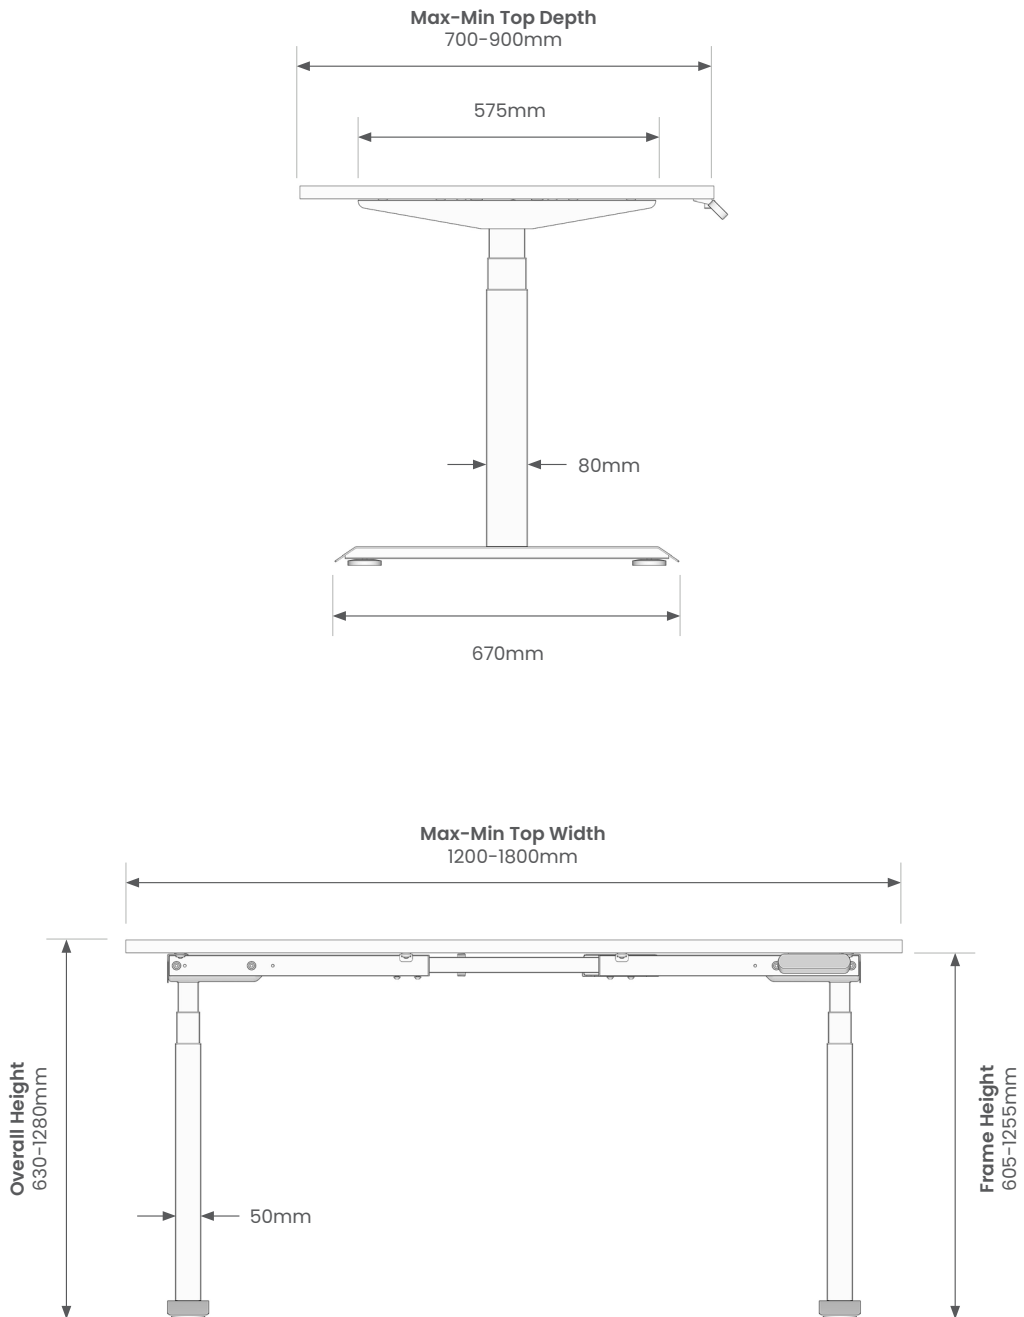

Features

Precision-engineered steel frame with a durable powdercoat finish.

Features a 50 x 80mm rectangular leg profile with a 670mm foot.

Tops are made from 25mm commercial-grade E1 board with melamine finish and durable 2mm PVC edging.

Adjustable height 630 - 1280mm (includes top) with a 35mm/sec adjustment speed and a 140kg weight capacity.

Extendable cable tray is standard for DSD configurations and optional for SSD (soft-wiring not included).

Frame Options

Top Options

Dimensions

Haven Electric Single Sided Desk

Dimensions

Haven Electric Double Sided Desk

Dimensions

Haven Electric Workstation

Tops and Handset

Rectangle

Scallop

Radius Corners 100mm

Scallop/Radius Corners 100mm

Handset - Desk

Handset - Workstation

Optional Upgrades