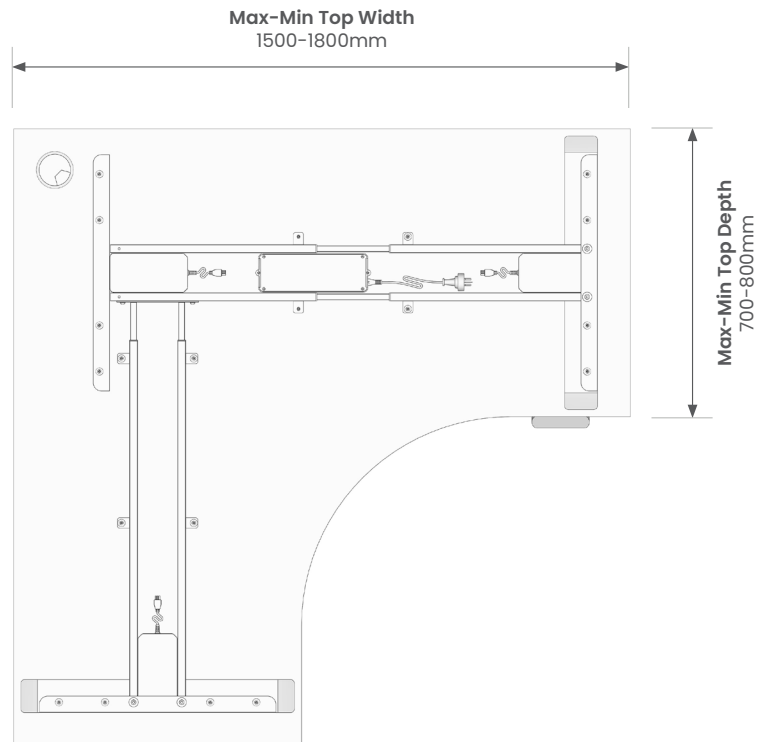

Features

Precision-engineered steel frame with a durable powdercoat finish.

Features a 50 x 80mm rectangular leg profile with a 670mm foot.

Tops are made from 25mm commercial-grade E1 board with melamine finish and durable 2mm PVC edging.

Adjustable height 630 - 1280mm (includes top) with a 35mm/sec adjustment speed and a 140kg weight capacity.

Extendable cable tray is standard for DSD configurations and optional for SSD (soft-wiring not included).

Frame Options

Top Options

Dimensions

Haven Electric Single Sided Desk

Dimensions

Haven Electric Double Sided Desk

Dimensions

Haven Electric Workstation

Tops and Handset

Rectangle

Scallop

Radius Corners 100mm

Scallop/Radius Corners 100mm

Handset - Desk

Handset - Workstation

Optional Upgrades