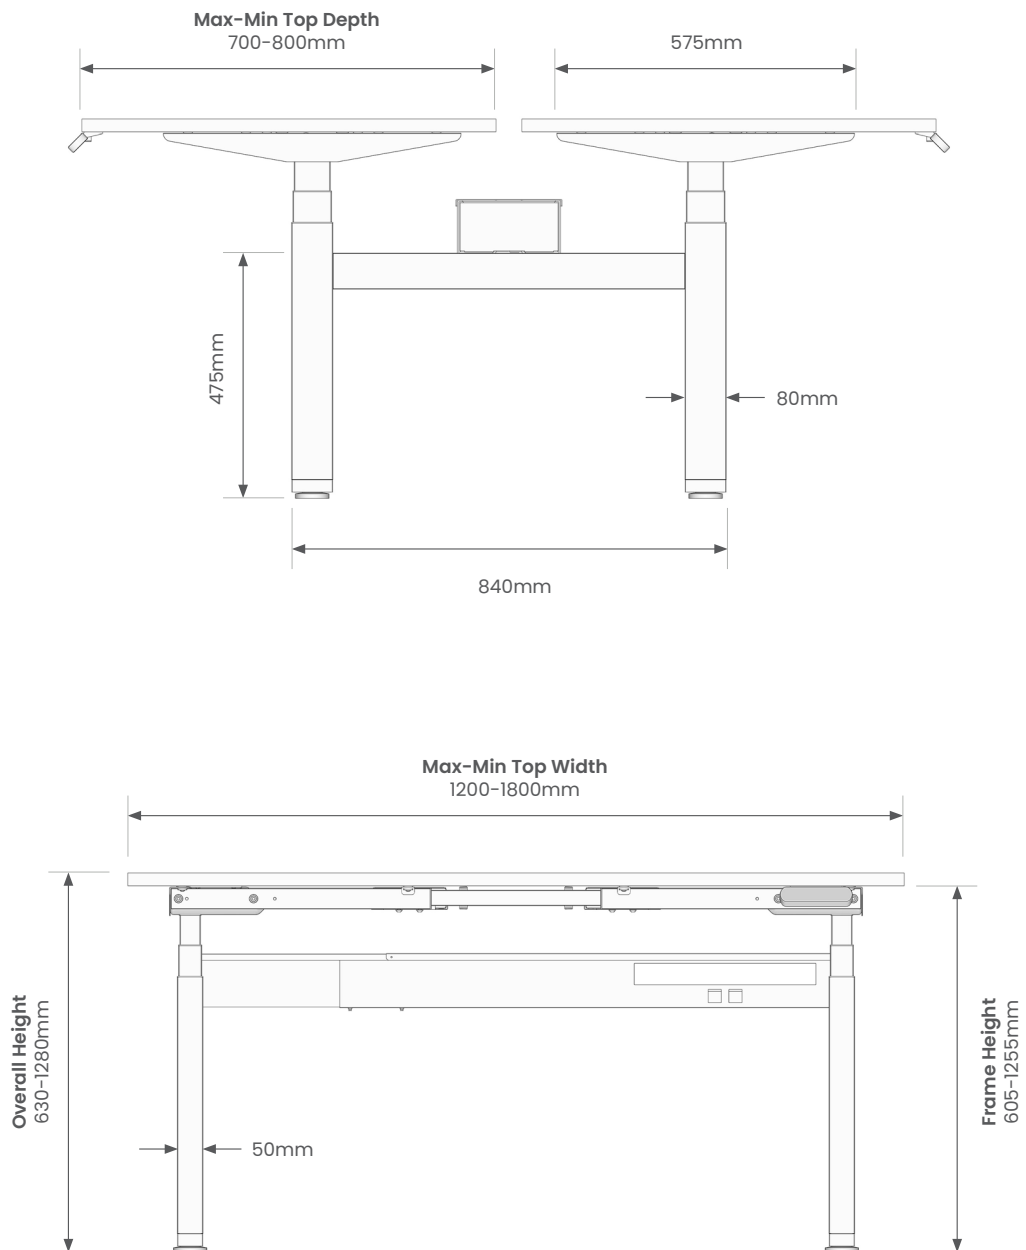

Features

Precision-engineered steel frame with a durable powdercoat finish.

Features a 50 x 80mm rectangular leg profile with a 670mm foot.

Tops are made from 25mm commercial-grade E1 board with melamine finish and durable 2mm PVC edging.

Adjustable height 630 - 1280mm (includes top) with a 35mm/sec adjustment speed and a 140kg weight capacity.

Extendable cable tray is standard for DSD configurations and optional for SSD (soft-wiring not included).

Frame Options

Top Options

Dimensions

Haven Electric Single Sided Desk

Dimensions

Haven Electric Double Sided Desk

Dimensions

Haven Electric Workstation

Tops and Handset

Rectangle

Scallop

Radius Corners 100mm

Scallop/Radius Corners 100mm

Handset - Desk

Handset - Workstation

Optional Upgrades