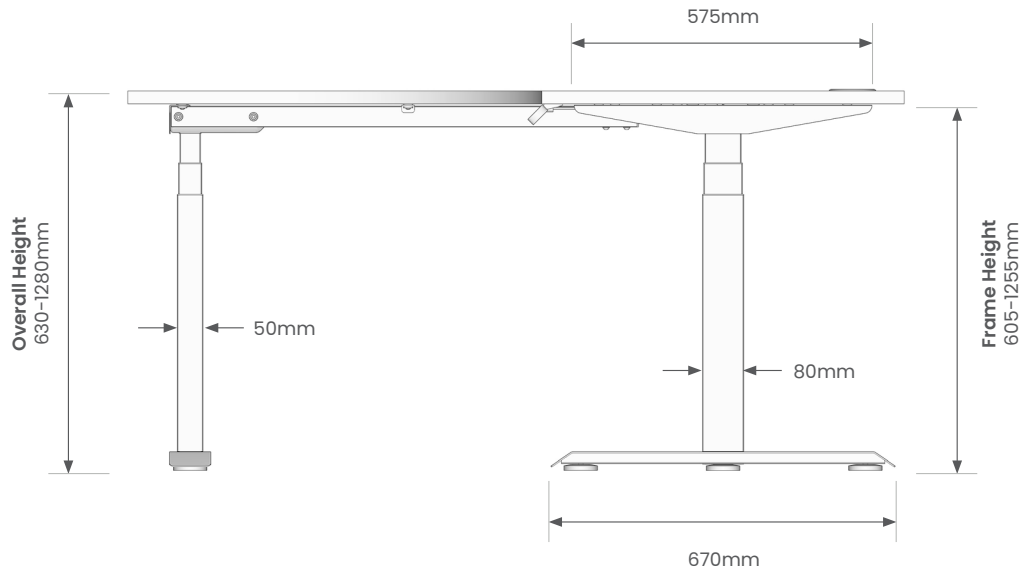

Features

Precision-engineered steel frame with a durable powdercoat finish.

Features a 50 x 80mm rectangular leg profile with a 670mm foot.

Tops are made from 25mm commercial-grade E1 board with melamine finish and durable 2mm PVC edging.

Adjustable height 630 - 1280mm (includes top) with a 35mm/sec adjustment speed and a 140kg weight capacity.

Extendable cable tray is standard for DSD configurations and optional for SSD (soft-wiring not included).

Frame Options

Top Options

Dimensions

Haven Electric Single Sided Desk

Dimensions

Haven Electric Double Sided Desk

Dimensions

Haven Electric Workstation

Tops and Handset

Rectangle

Scallop

Radius Corners 100mm

Scallop/Radius Corners 100mm

Handset - Desk

Handset - Workstation

Optional Upgrades