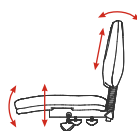

Luxe
SEAT BY
KNIGHT

FEATURES

- 3 lever ergonomic mechanism with seat height, seat angle & back adjustment.
- Upholstered in stunning Breathe Black fabric.
- Fully supportive highback with pronounced lumbar.
- More support Luxe seat's 70mm high density structure provides ultra comfort and support for those intense days in the office.
- More space Luxe seat's increased width and depth (530w x 500d mm) brings a new dimension to the Mozart task chair.
- Reinforced nylon/fibreglass star bases are extra strong.
- Lifetime guarantee on gaslift.
- Large 60mm castors make it easy to move.

15
YEAR
WARRANTY
★★★★★

160
KG
RATING

10+
HOUR
COMFORT

HAND
BUILT IN
NEW
ZEALAND

Mozart Highback
Reverse View

Mozart Highback

Mozart Plus

Seat H: 510-650mm
Seat W: 530mm
Seat D: 500mm
Back H: 550mm

3 Lever •

Seat height, back height, back angle & seat tilt adjustments.

K KNIGHT

knightgroup.co.nz