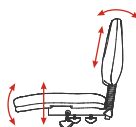

## FEATURES

- A big chair for larger bodies.
- 3 lever ergonomic mechanism. That's more adjustment for more comfort. Levers are 3 aside and close to the seat - ergonomics should be easy.
- 98mm molded high-density seat cushion. Like we said, this is serious comfort.
- Plush high back with specially molded high density foam for intense comfort. You've only got one back and we help you to look after it.
- Premium quality gas springs. No sinking feeling - we guarantee them for life.
- This star base is extra large, strong and tested to 1130kg.
- Large 60mm castors. A big chair needs big wheels.

15  
YEAR  
WARRANTY  
★★★★★

160  
KG  
RATING

10+  
HOUR  
COMFORT

FABRIC  
CHOICE

HAND  
BUILT IN  
NEW  
ZEALAND

Plymouth  
Optional Arms

Plymouth  
Reverse View

## Plymouth

Seat H: 485-615mm  
Seat W: 565mm  
Seat D: 540mm  
Back H: 585mm

## 3 Lever •

Seat height, back height, back angle & seat tilt adjustments.

**K** KNIGHT

knightgroup.co.nz