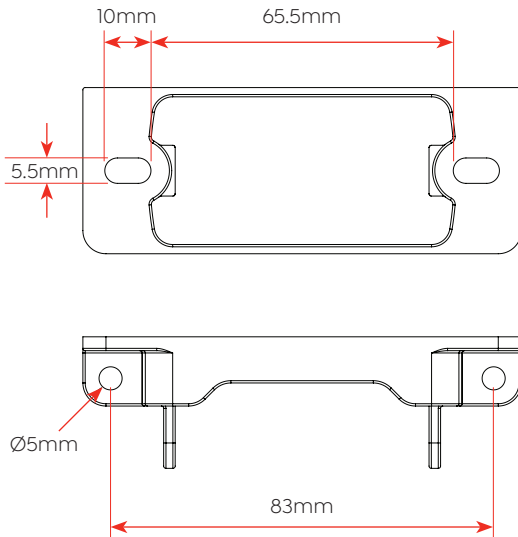

Cable Cobra

Assembly Instructions

Mounting Options

Cable tray mounting

Under worktop mounting

Under worktop mounting

Wall mounting

Mounting Dimensions